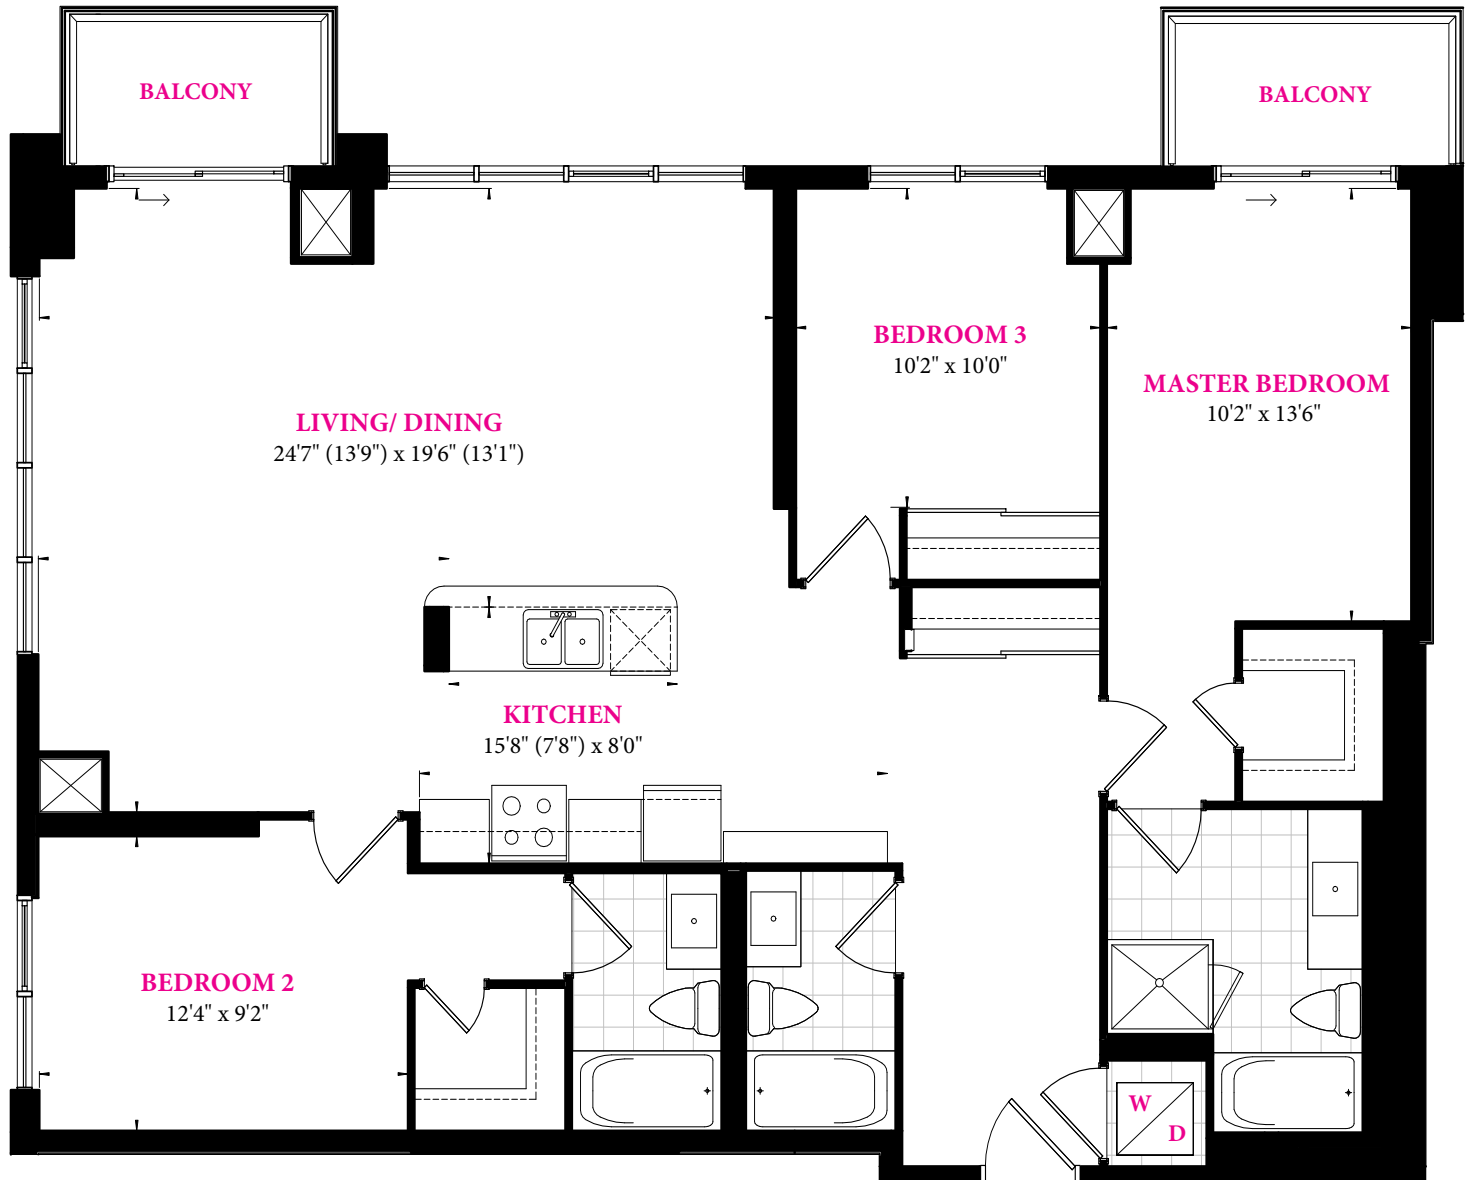

amber

PENTHOUSE 16

3 BEDROOM

Suite Area: 1,448 Sq. Ft.
Balcony Area: 78 Sq. Ft.
Total Suite Area: 1,526 Sq. Ft.

Floors 21 -23

amber

PENTHOUSE 2316

2 BEDROOM + DEN

Suite Area: 1,365 Sq. Ft.
Balcony Area: 43 Sq. Ft.
Terrace Area: 187 Sq. Ft.
Total Suite Area: 1,595 Sq. Ft.

Floor 23

amber

SUITE 116

2 STOREY 4 BEDROOM + DEN

Lower Level Area: 708 Sq. Ft.
Upper Level Area: 959 Sq. Ft.
Total Suite Area: 1,667 Sq. Ft.

Patio Area: 36 Sq. Ft.
Terrace Area: 35 Sq. Ft.
Total Outdoor Area: 71 Sq. Ft.

Total Area: 1,738 Sq. Ft.

Level 1 (Lower)

Level 2 (Upper)

Floor 1

Floor 2