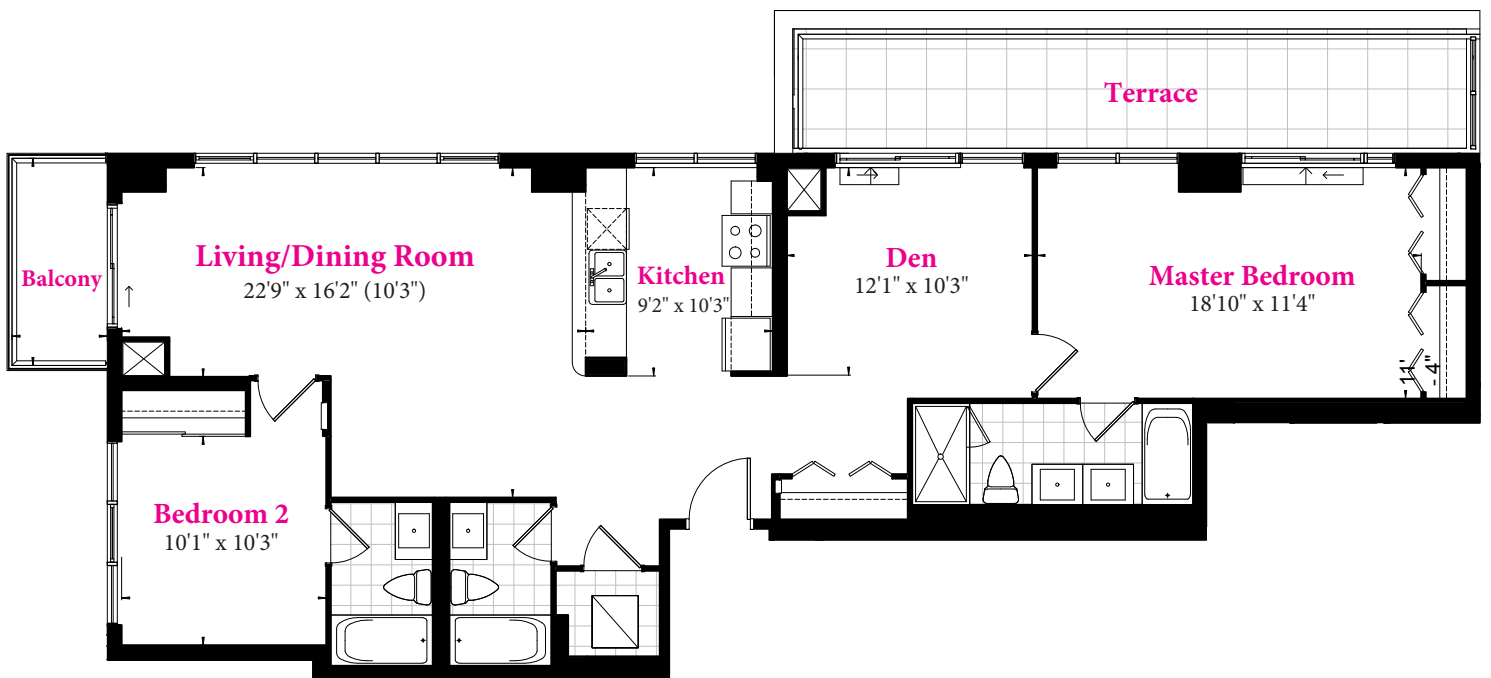

amber

PENTHOUSE 16

3 BEDROOM

Suite Area: 1,448 Sq. Ft.
Balcony Area: 78 Sq. Ft.
Total Suite Area: 1,526 Sq. Ft.

Floors 21 -23

amber

PENTHOUSE 2316

2 BEDROOM + DEN

Suite Area: 1,365 Sq. Ft.
Balcony Area: 43 Sq. Ft.
Terrace Area: 187 Sq. Ft.
Total Suite Area: 1,595 Sq. Ft.

Floor 23

amber

SUITE 116

2 STOREY 4 BEDROOM + DEN

Lower Level Area: 708 Sq. Ft.
Upper Level Area: 959 Sq. Ft.
Total Suite Area: 1,667 Sq. Ft.

Patio Area: 36 Sq. Ft.
Terrace Area: 35 Sq. Ft.
Total Outdoor Area: 71 Sq. Ft.

Total Area: 1,738 Sq. Ft.

Level 1 (Lower)

Level 2 (Upper)

Floor 1

Floor 2