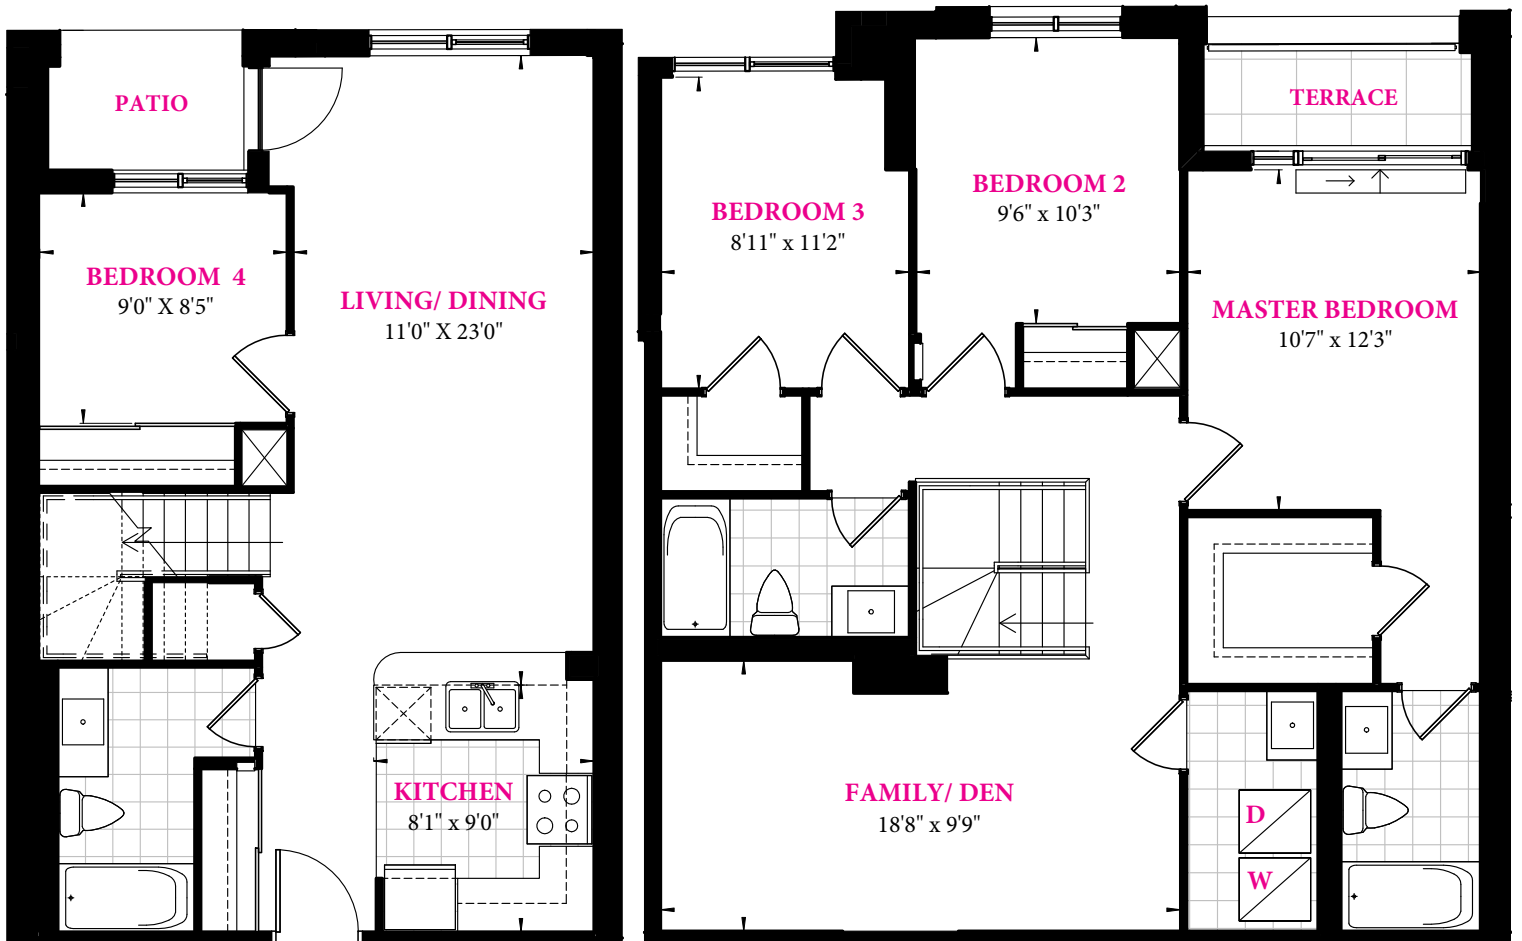

amber

PENTHOUSE 16

3 BEDROOM

Suite Area: 1,448 Sq. Ft.
Balcony Area: 78 Sq. Ft.
Total Suite Area: 1,526 Sq. Ft.

Floors 21 -23

amber

PENTHOUSE 2316

2 BEDROOM + DEN

Suite Area: 1,365 Sq. Ft.
Balcony Area: 43 Sq. Ft.
Terrace Area: 187 Sq. Ft.
Total Suite Area: 1,595 Sq. Ft.

Floor 23

amber

SUITE 116

2 STOREY 4 BEDROOM + DEN

Lower Level Area: 708 Sq. Ft.
Upper Level Area: 959 Sq. Ft.
Total Suite Area: 1,667 Sq. Ft.

Patio Area: 36 Sq. Ft.
Terrace Area: 35 Sq. Ft.
Total Outdoor Area: 71 Sq. Ft.

Total Area: 1,738 Sq. Ft.

Level 1 (Lower)

Level 2 (Upper)

Floor 1

Floor 2