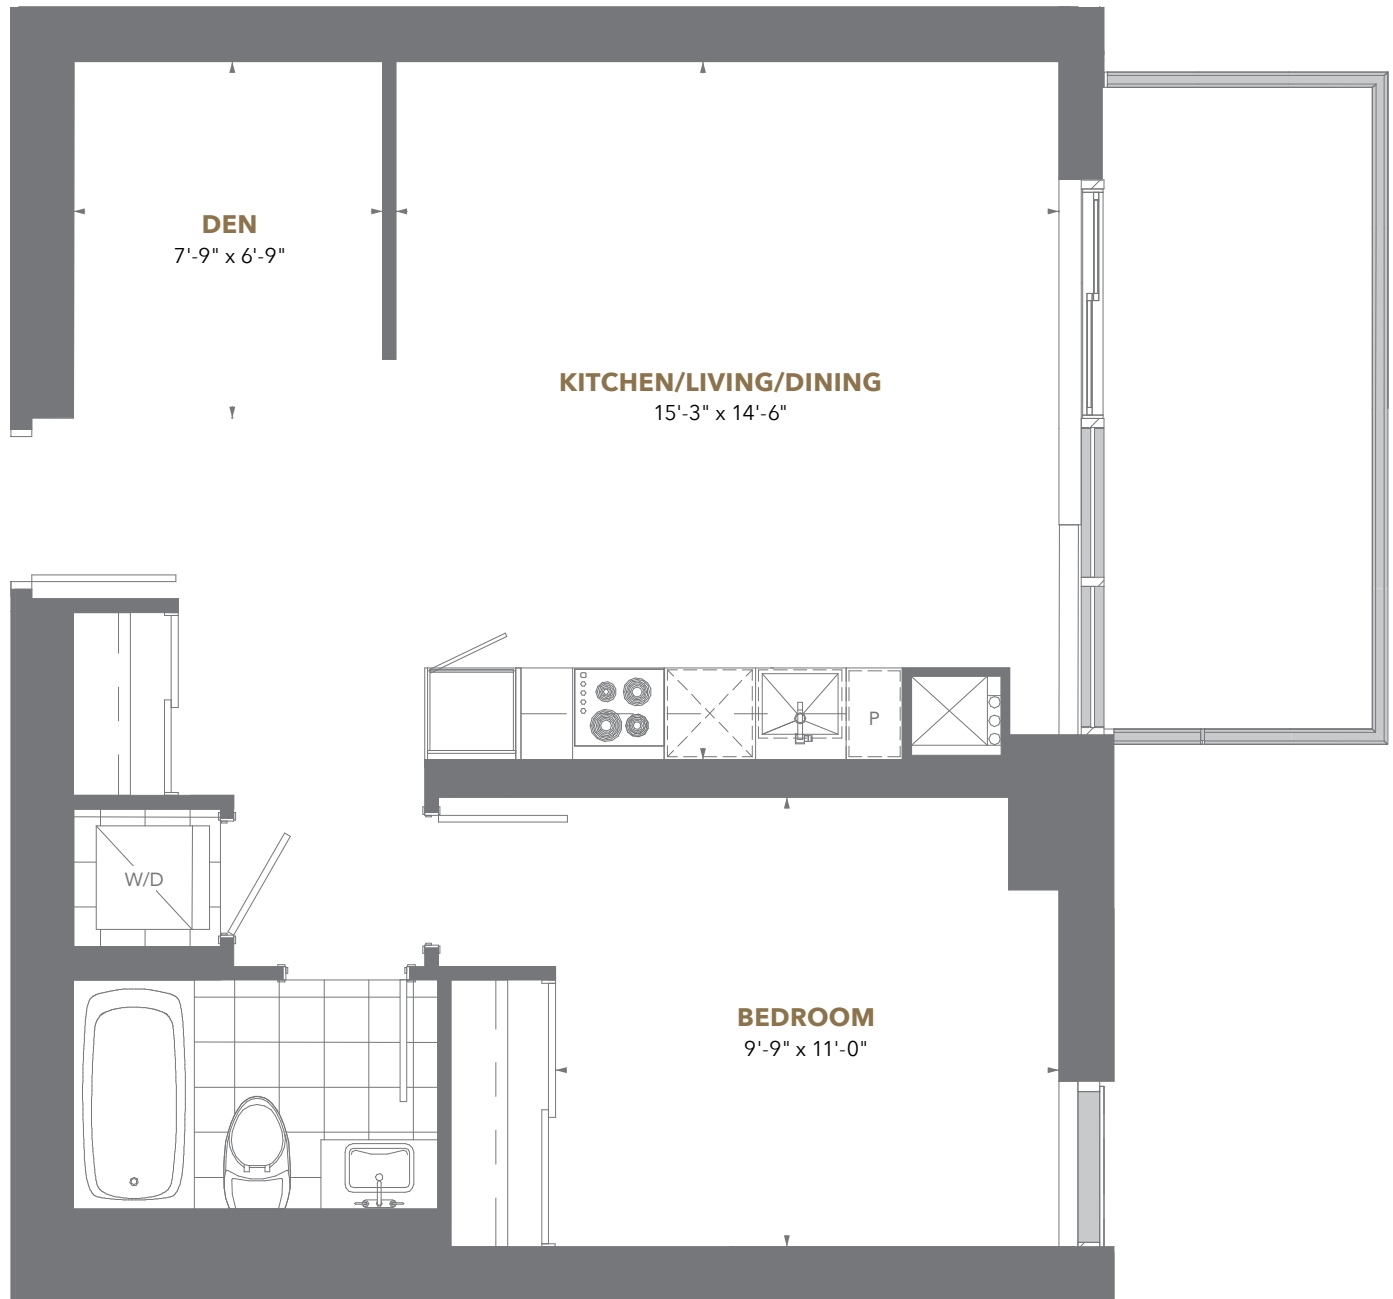

## Residence 08

1 Bedroom + Den

Suite Area: 649 sq. ft.

Balcony Area: 83 sq. ft.

Floors 8 to 34

Floors 38 to 54

PINNACLEONEYONGE.CA