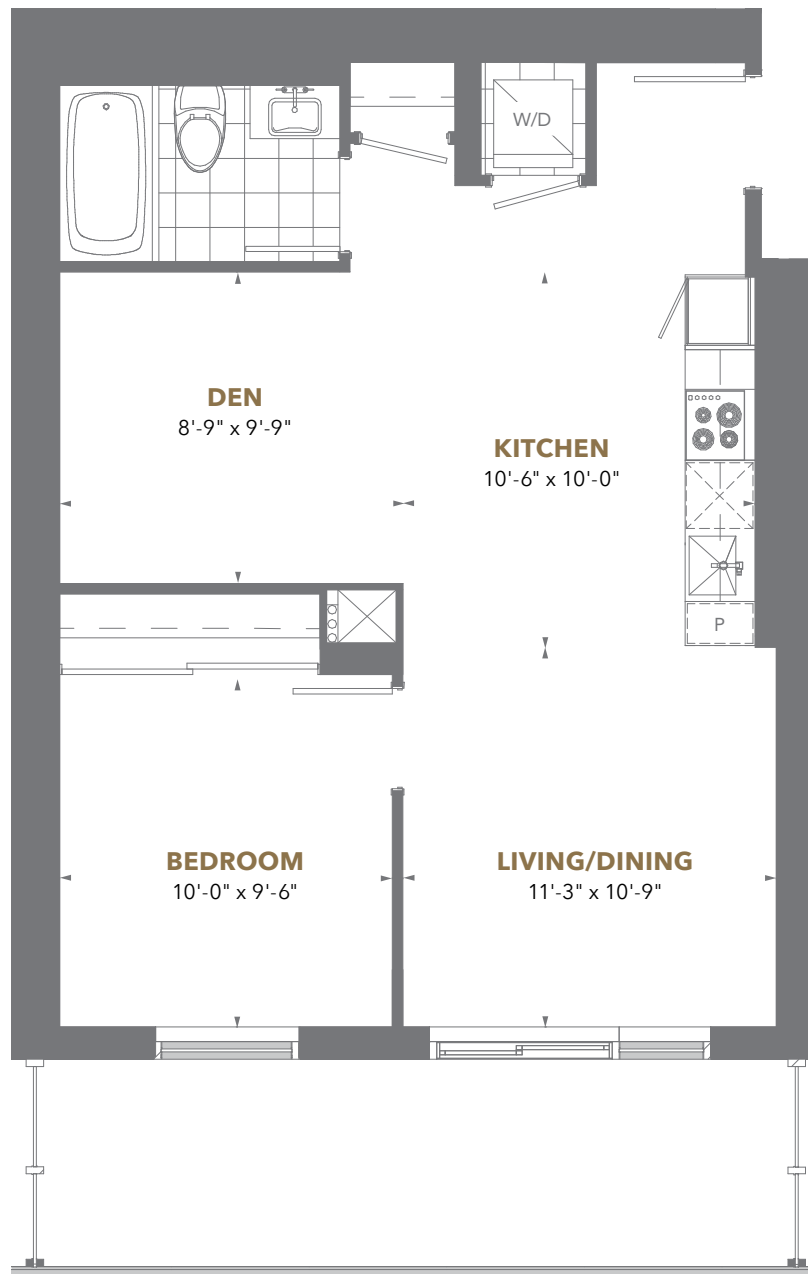

## Residence 10

1 Bedroom + Den

Suite Area: 643 sq. ft.

Balcony Area: 154 - 157 sq. ft.

Floors 8 to 34