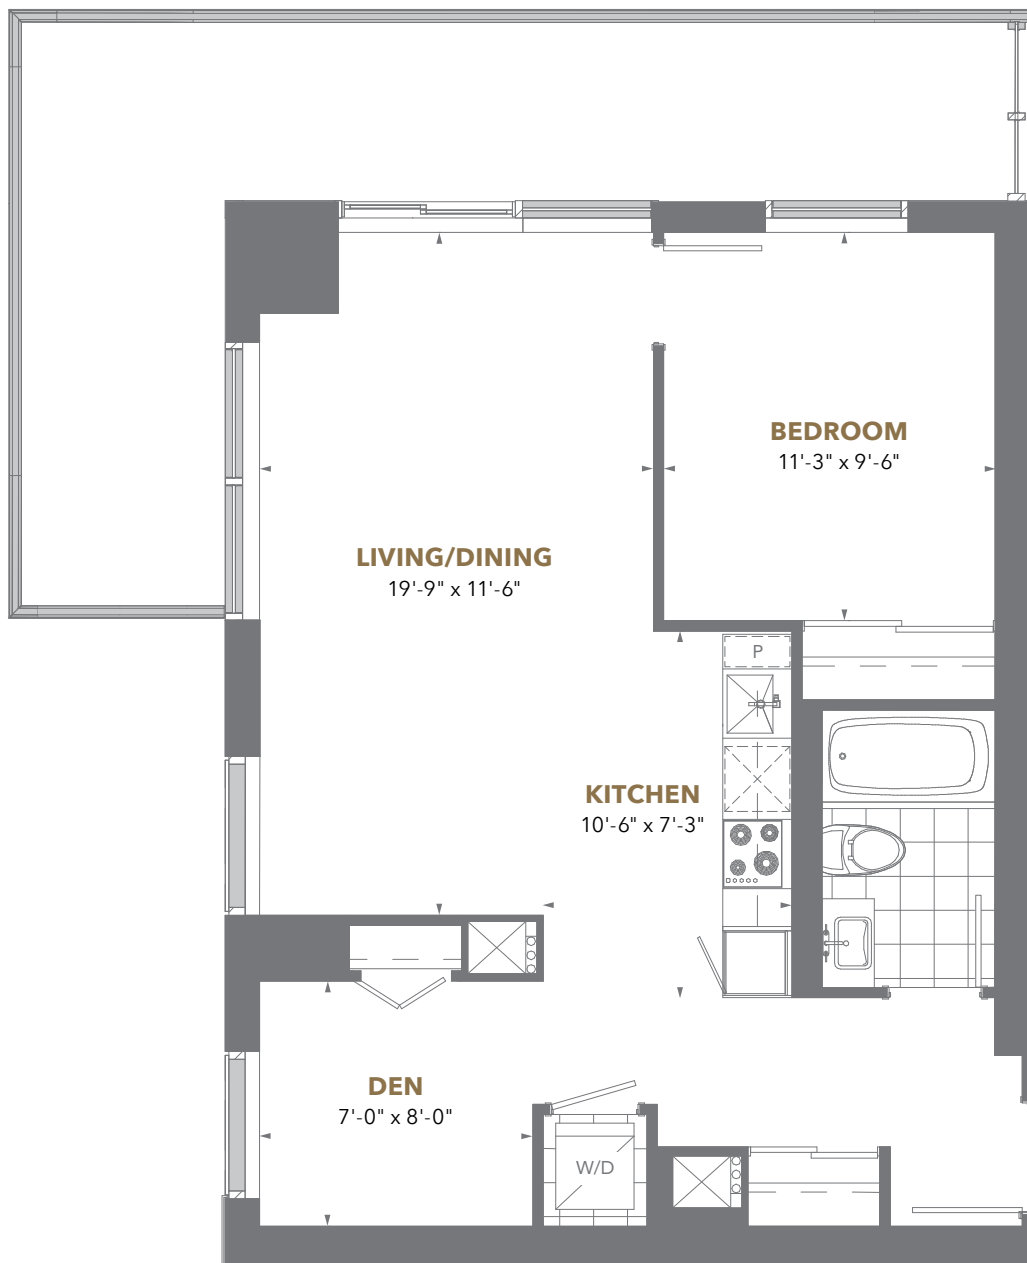

## Residence 03

1 Bedroom

Suite Area: 518 sq. ft.  
Balcony Area: 69 sq. ft.

Floors 8 to 34

Floors 38 to 54

## Residence 04

1 Bedroom + Den

Suite Area: 696 sq. ft.

Balcony Area: 217 sq. ft.

Floors 8 to 34

Floors 38 to 54