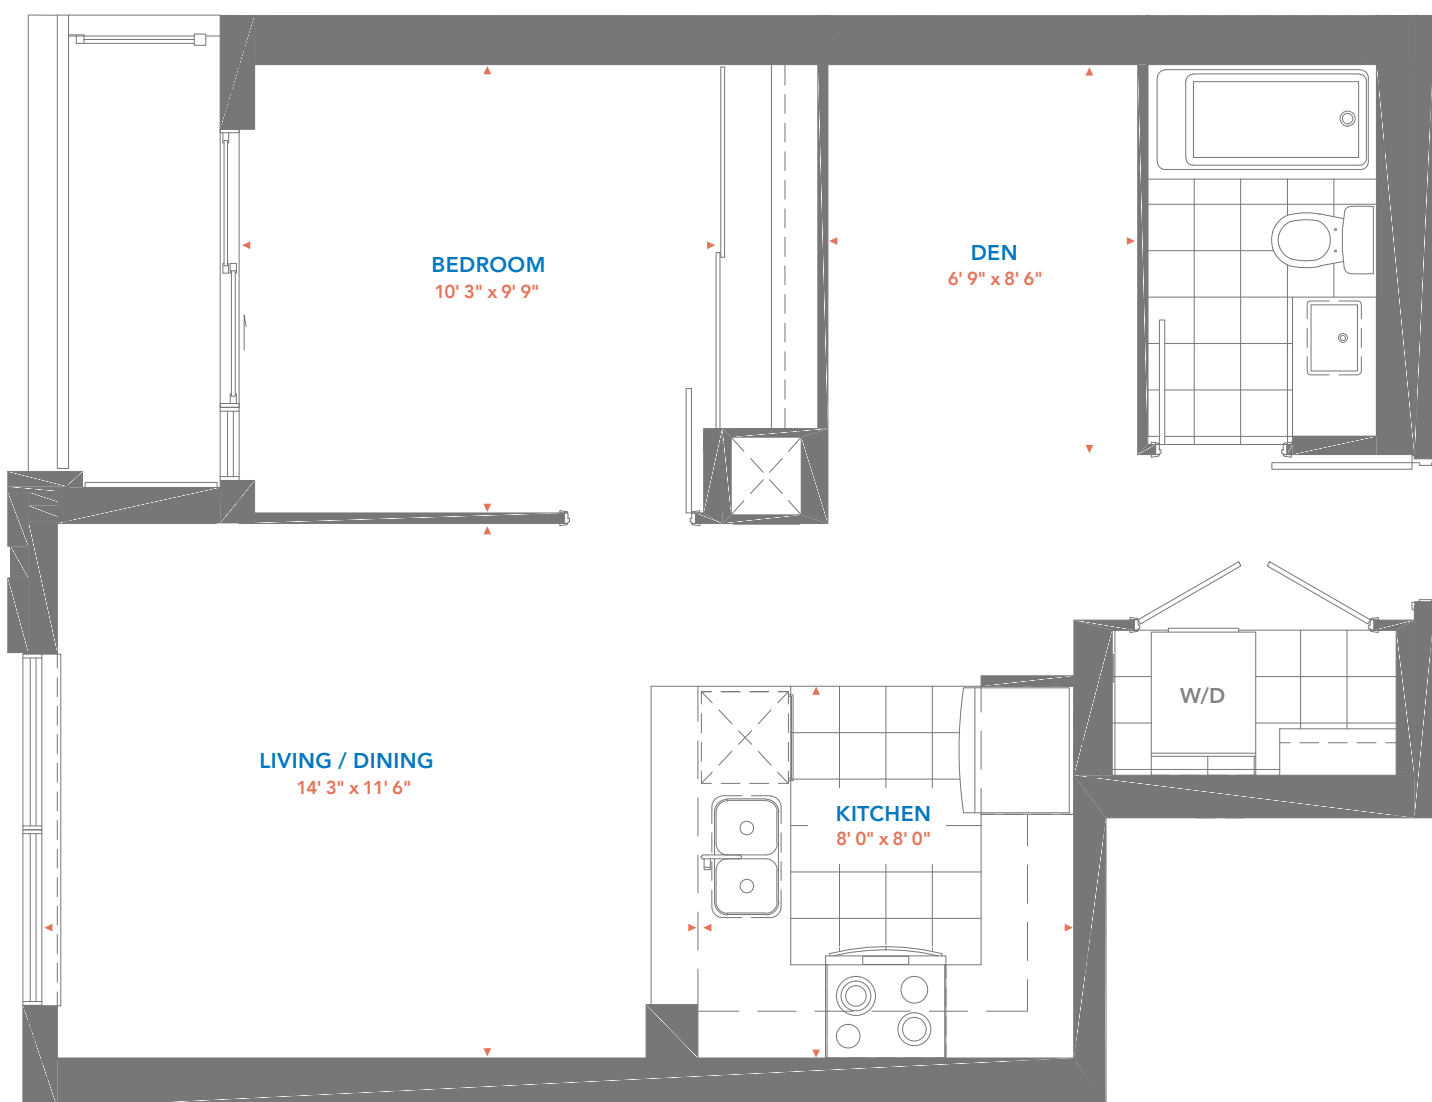

Residence 23 1 Bedroom + Den

Suite Area: 640 sq.ft.

Balcony Area: 40 sq.ft.

Total Area: 680 sq.ft.

East Tower
Floors 12 – 28

PINNACLE TORONTO EAST

SHEPPARD &
WARDEN

Residence 24 2 Bedroom

Suite Area: 895 sq.ft.

Balcony Area: 66 sq.ft.

Total Area: 961 sq.ft.

East Tower
Floors 12 – 28

PINNACLE TORONTO EAST

SHEPPARD &
WARDEN

Residence 25 1 Bedroom + Den

Suite Area: 598 sq.ft.

Balcony Area: 32 sq.ft.

Total Area: 630 sq.ft.

East Tower
Floors 12 – 28

PINNACLE TORONTO EAST

SHEPPARD &
WARDEN

Residence 26 1 Bedroom + Den

Suite Area: 598 sq.ft.

Balcony Area: 32 sq.ft.