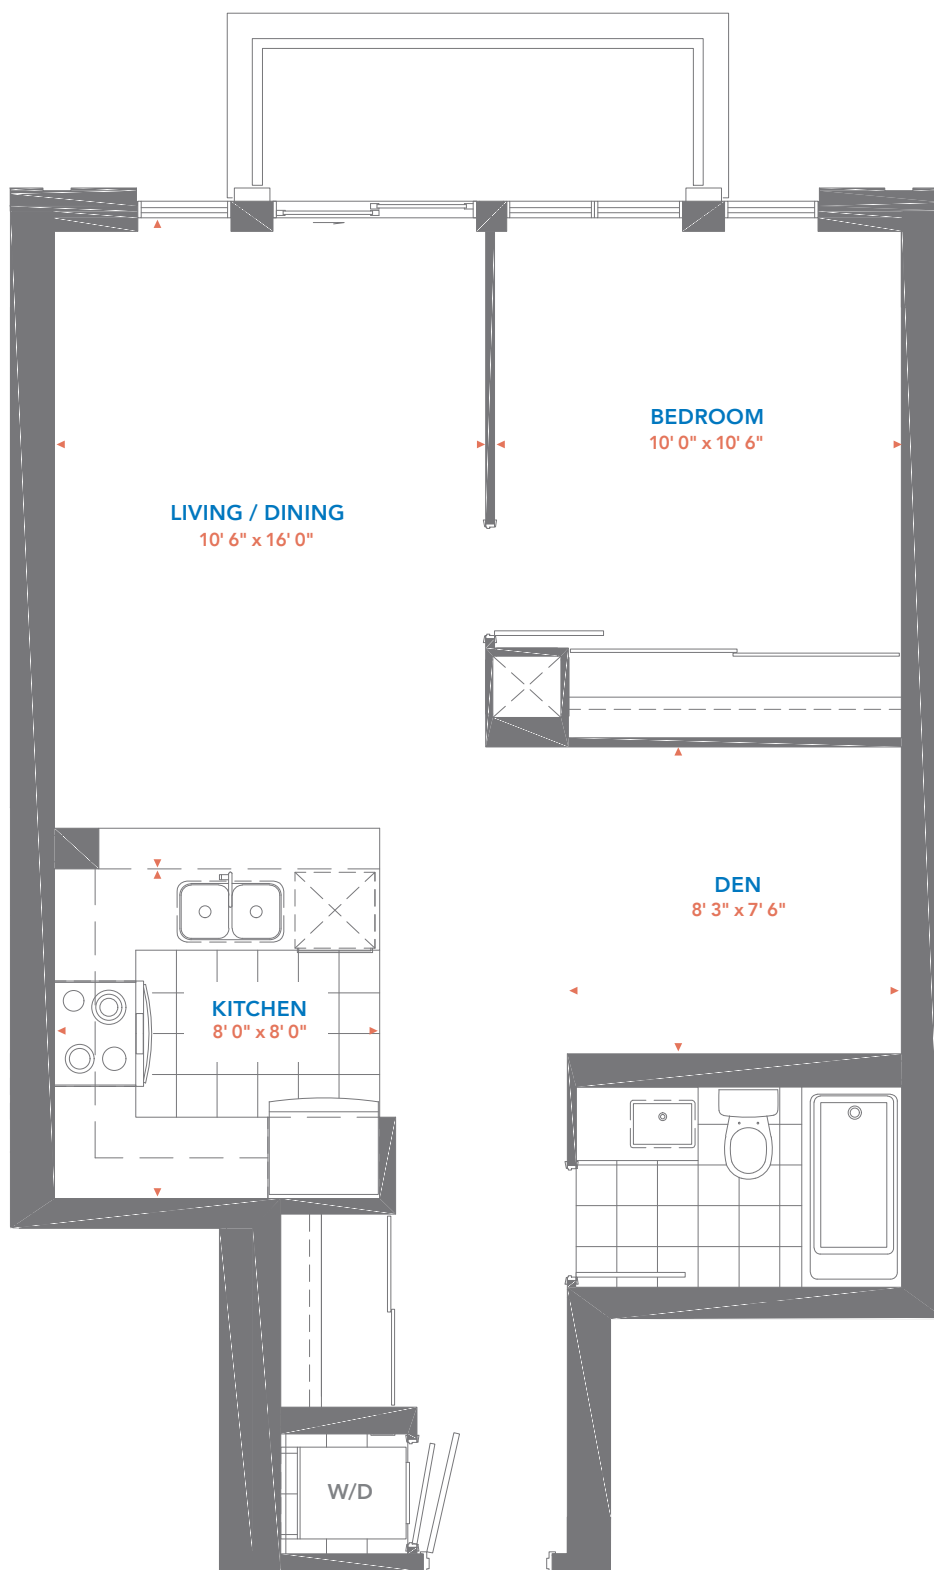

Total Area: 630 sq.ft.

East Tower
Floors 12 – 28

PINNACLE TORONTO EAST

SHEPPARD &
WARDEN

Residence 27 2 Bedroom

Suite Area: 895 sq.ft.

Balcony Area: 66 sq.ft.

Total Area: 961 sq.ft.

East Tower
Floors 12 – 28

PINNACLE TORONTO EAST

SHEPPARD &
WARDEN

Residence 28 1 Bedroom + Den

Suite Area: 640 sq.ft.

Balcony Area: 40 sq.ft.

Total Area: 680 sq.ft.

East Tower
Floors 12 – 28

PINNACLE TORONTO EAST

SHEPPARD &
WARDEN

Residence 29 2 Bedroom

Suite Area: 879 sq.ft.

Balcony Area: 66 sq.ft.

Total Area: 945 sq.ft.

East Tower
Floors 12 – 28

PINNACLE TORONTO EAST

SHEPPARD &
WARDEN

Residence 30 1 Bedroom

Suite Area: 505 sq.ft.

Balcony Area: 32 sq.ft.

Total Area: 537 sq.ft.

East Tower
Floors 12 – 28