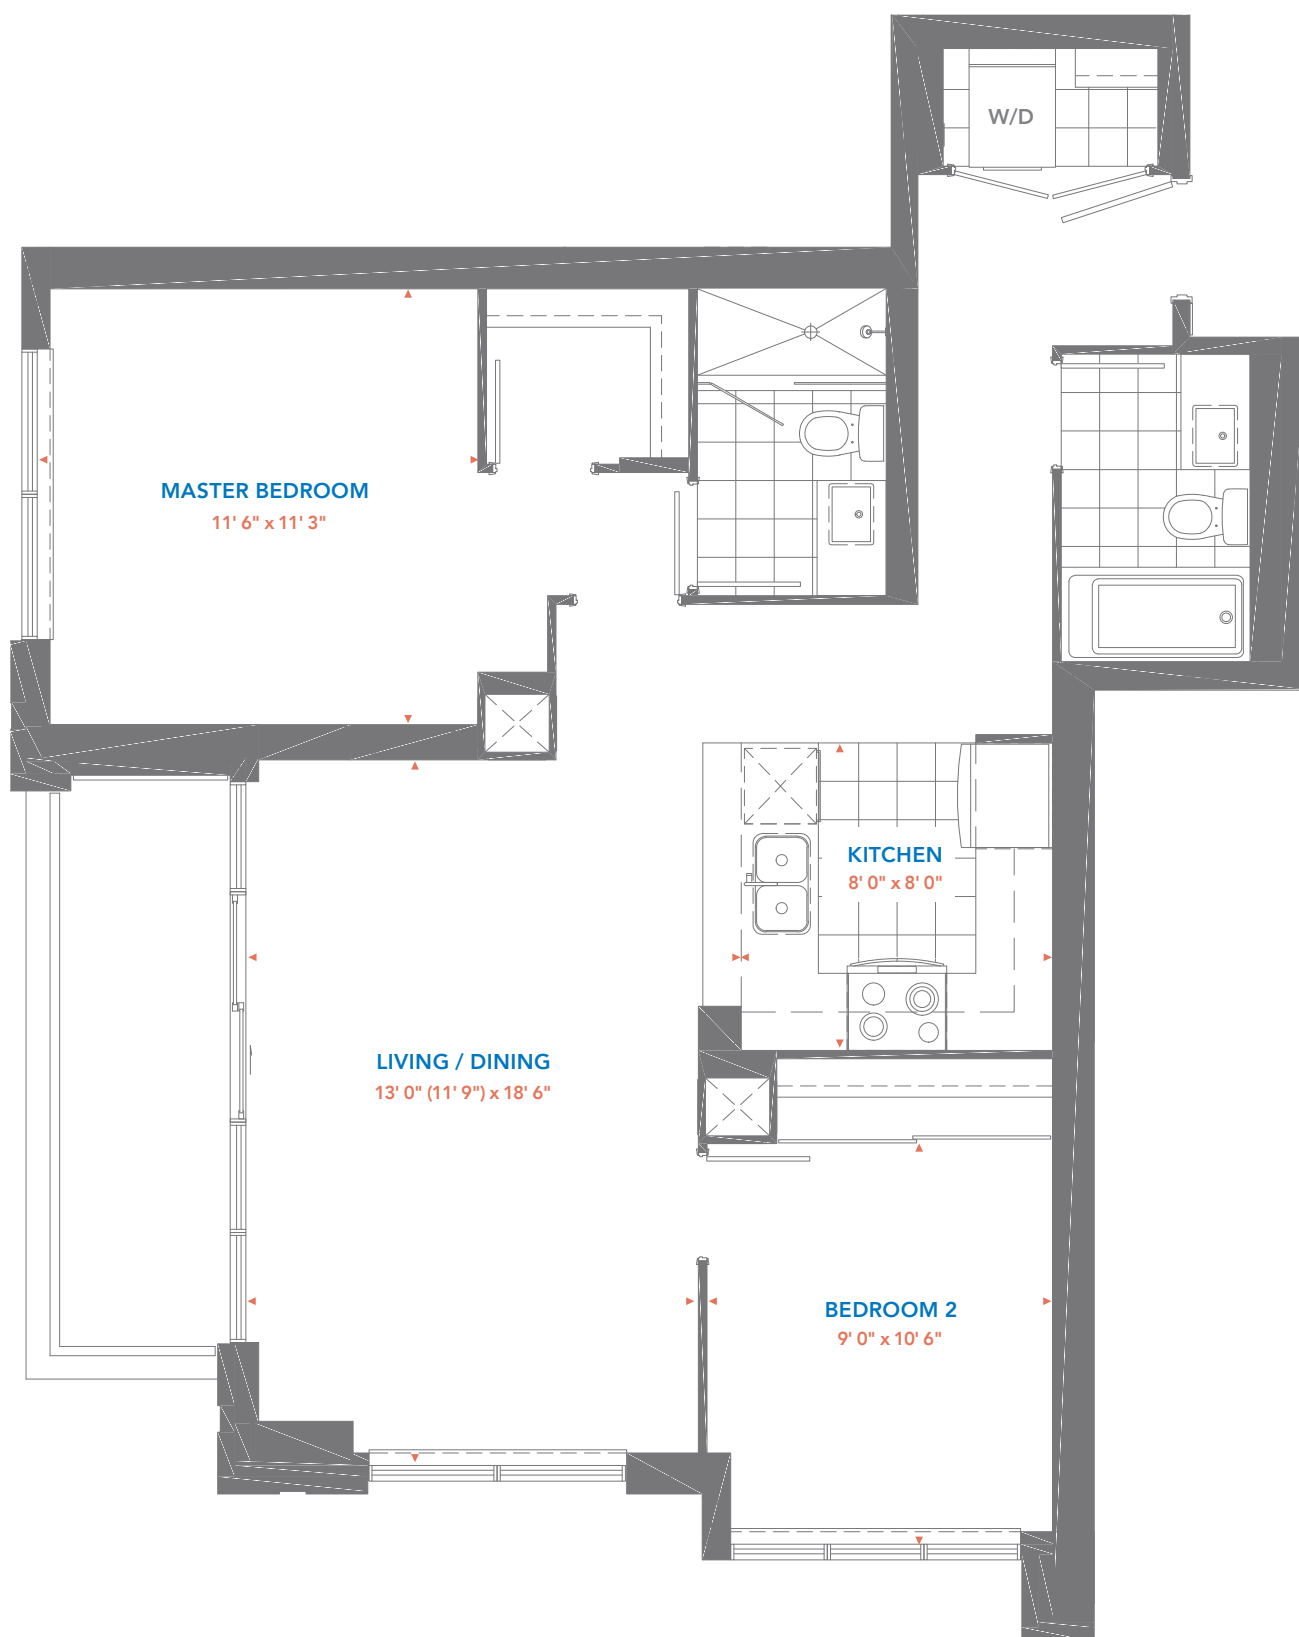

SHEPPARD &
WARDEN

Residence 22 2 Bedroom

Suite Area: 879 sq.ft.

Balcony Area: 66 sq.ft.

Total Area: 945 sq.ft.

East Tower
Floors 12 – 28

PINNACLE TORONTO EAST

SHEPPARD &
WARDEN

Residence 23 1 Bedroom + Den

Suite Area: 640 sq.ft.

Balcony Area: 40 sq.ft.

Total Area: 680 sq.ft.

East Tower
Floors 12 – 28

PINNACLE TORONTO EAST

SHEPPARD &
WARDEN

Residence 24 2 Bedroom

Suite Area: 895 sq.ft.

Balcony Area: 66 sq.ft.

Total Area: 961 sq.ft.

East Tower
Floors 12 – 28

PINNACLE TORONTO EAST

SHEPPARD &
WARDEN

Residence 25 1 Bedroom + Den

Suite Area: 598 sq.ft.

Balcony Area: 32 sq.ft.

Total Area: 630 sq.ft.

East Tower
Floors 12 – 28

PINNACLE TORONTO EAST

SHEPPARD &
WARDEN

Residence 26 1 Bedroom + Den

Suite Area: 598 sq.ft.

Balcony Area: 32 sq.ft.