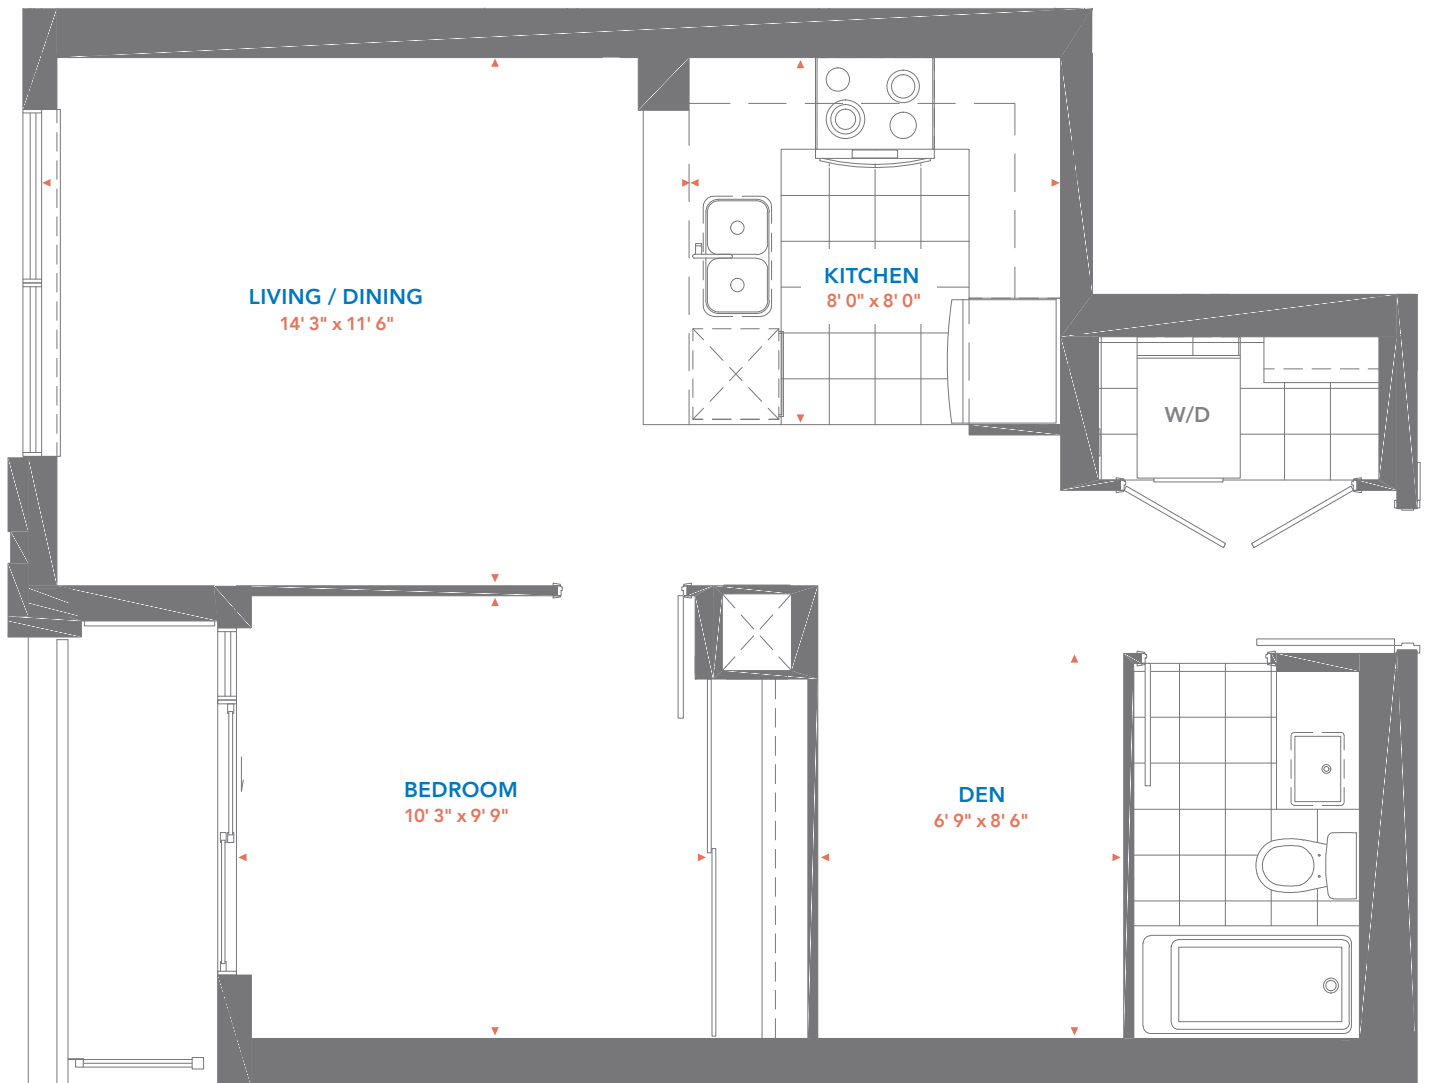

Balcony Area: 32 sq.ft.

Total Area: 630 sq.ft.

East Tower
Floors 12 – 28

PINNACLE TORONTO EAST

SHEPPARD &
WARDEN

Residence 26 1 Bedroom + Den

Suite Area: 598 sq.ft.

Balcony Area: 32 sq.ft.

Total Area: 630 sq.ft.

East Tower
Floors 12 – 28

PINNACLE TORONTO EAST

SHEPPARD &
WARDEN

Residence 27 2 Bedroom

Suite Area: 895 sq.ft.

Balcony Area: 66 sq.ft.

Total Area: 961 sq.ft.