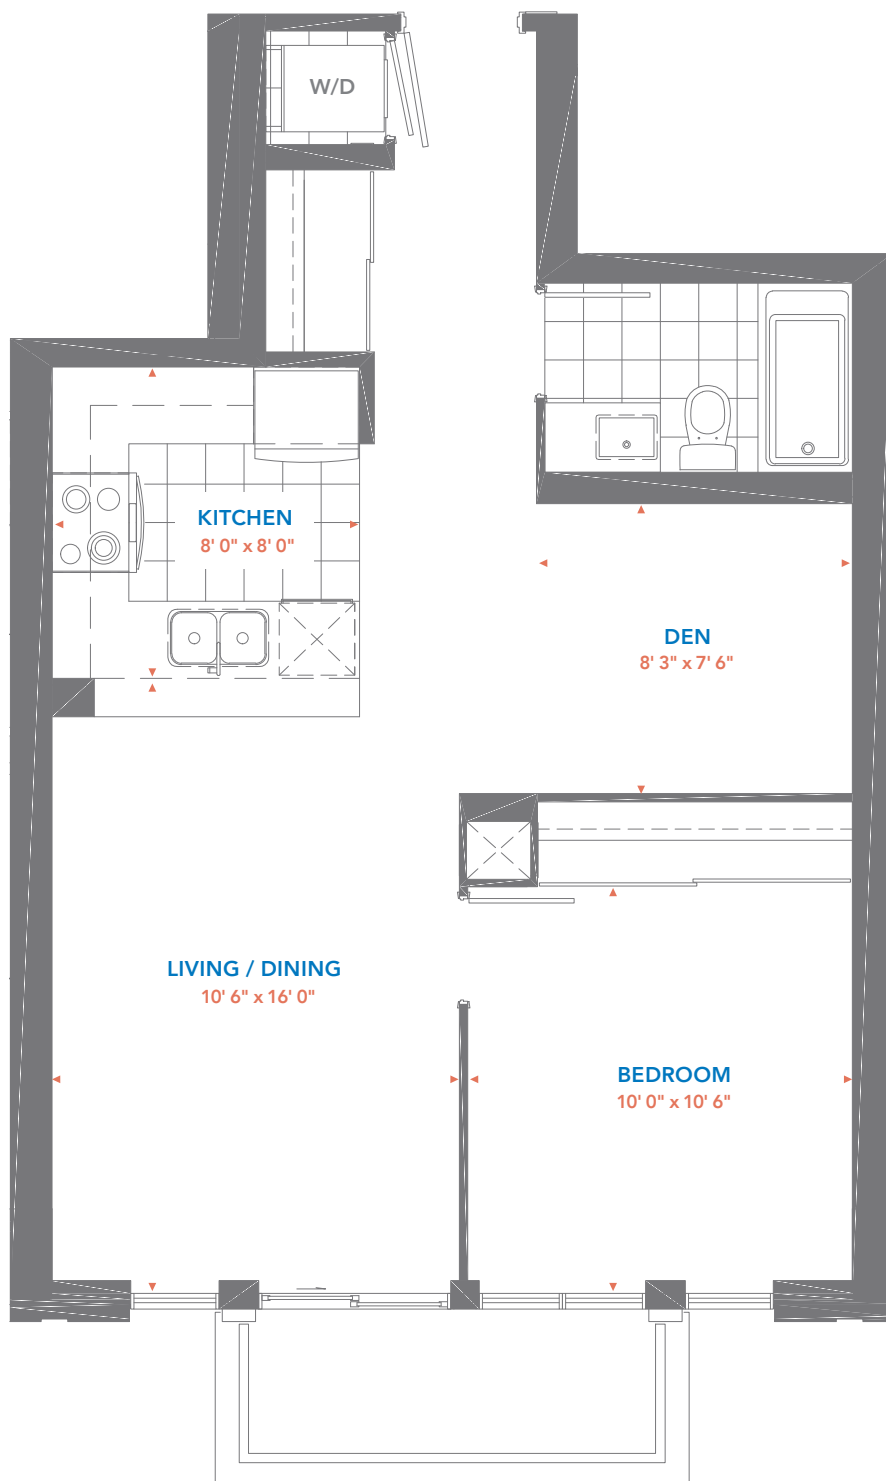

PINNACLE TORONTO EAST

SHEPPARD &
WARDEN

Residence 21 1 Bedroom

Suite Area: 505 sq.ft.

Balcony Area: 32 sq.ft.

Total Area: 537 sq.ft.

East Tower
Floors 12 – 28

PINNACLE TORONTO EAST

SHEPPARD &
WARDEN

Residence 22 2 Bedroom

Suite Area: 879 sq.ft.

Balcony Area: 66 sq.ft.

Total Area: 945 sq.ft.

East Tower
Floors 12 – 28

PINNACLE TORONTO EAST

SHEPPARD &
WARDEN

Residence 23 1 Bedroom + Den

Suite Area: 640 sq.ft.

Balcony Area: 40 sq.ft.

Total Area: 680 sq.ft.

East Tower
Floors 12 – 28

PINNACLE TORONTO EAST

SHEPPARD &
WARDEN

Residence 24 2 Bedroom

Suite Area: 895 sq.ft.

Balcony Area: 66 sq.ft.

Total Area: 961 sq.ft.

East Tower
Floors 12 – 28

PINNACLE TORONTO EAST

SHEPPARD &
WARDEN

Residence 25 1 Bedroom + Den

Suite Area: 598 sq.ft.